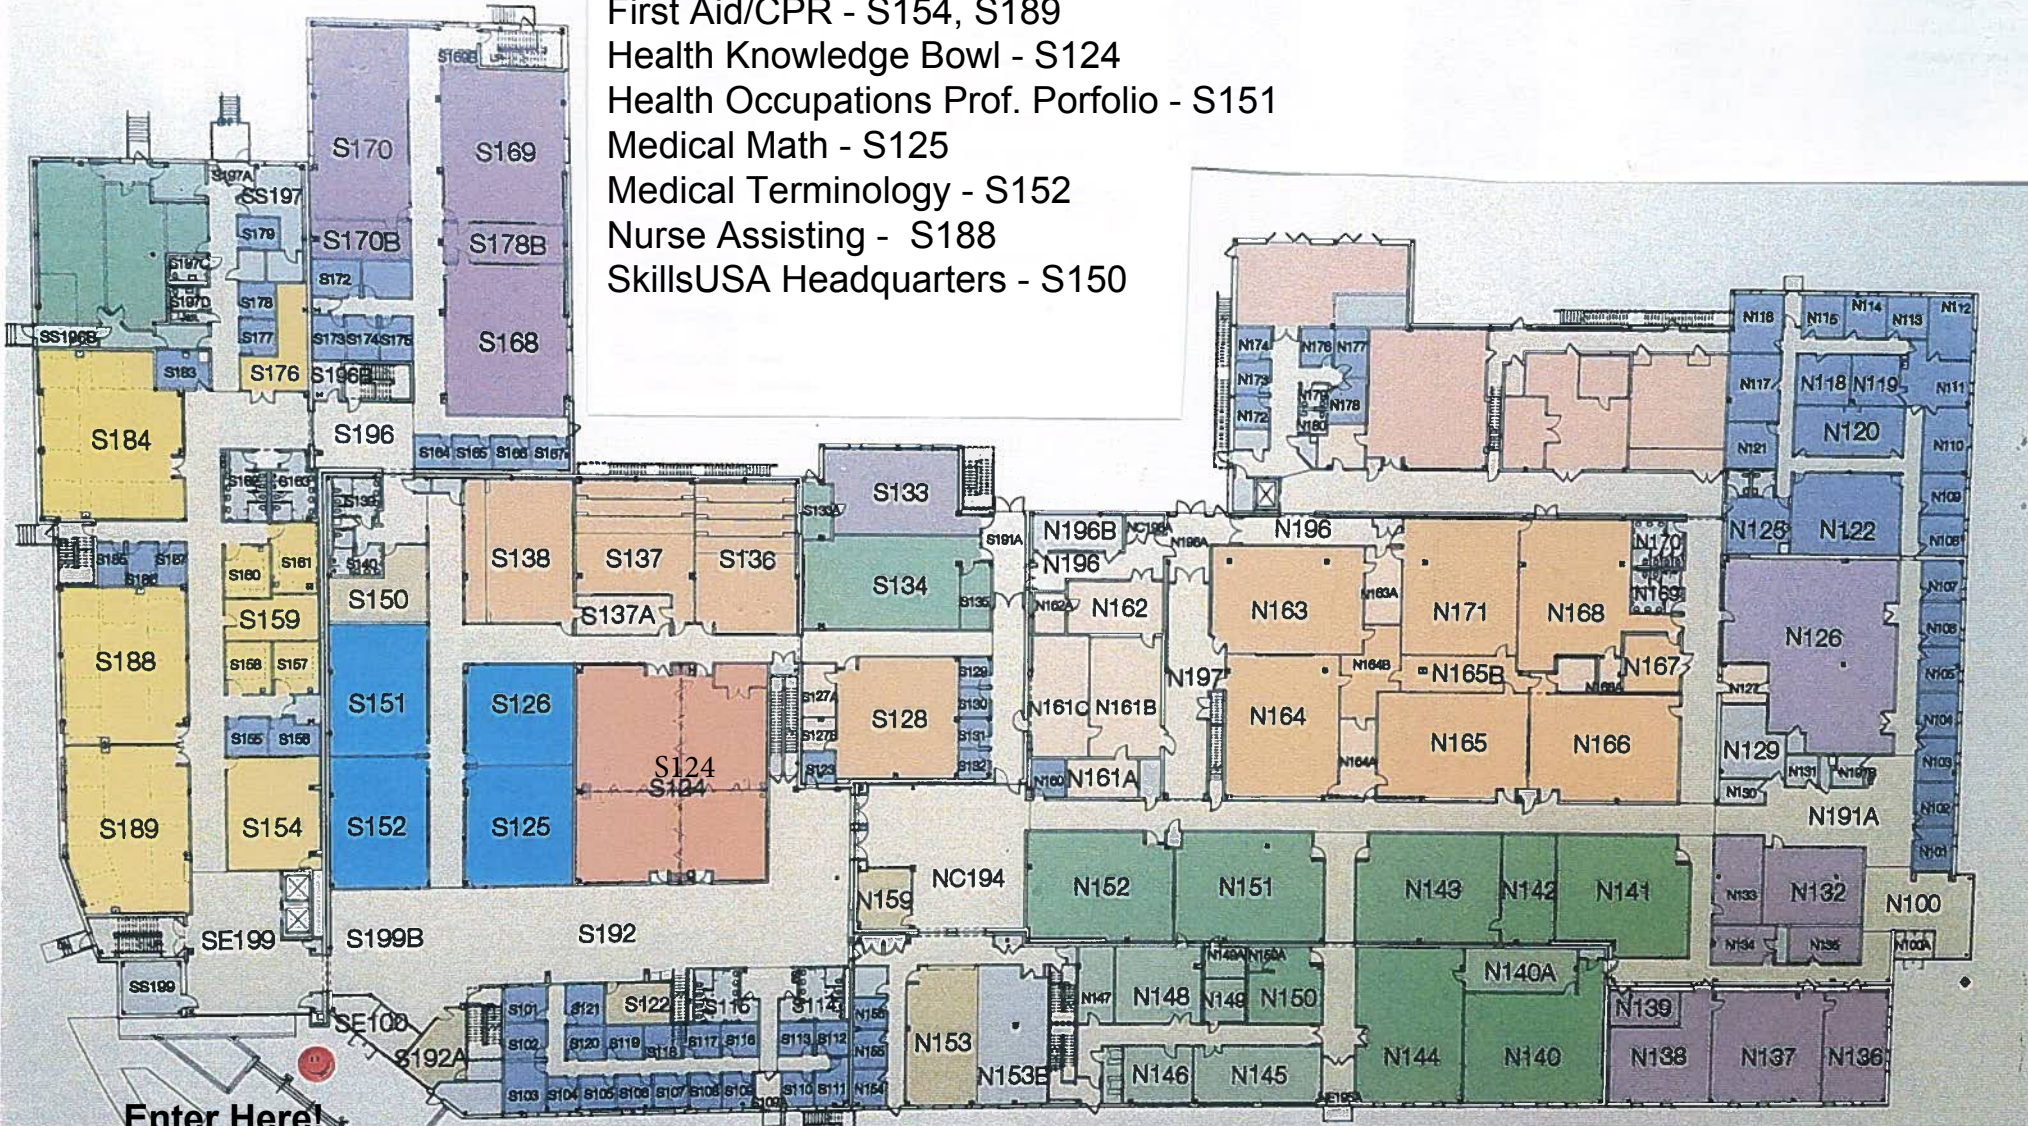

Stevenson University Owings Mills North Campus
 Ted Herget Way (11200 Gundry Lane)
 Owings Mills, MD 21117

E

- Basic Health Care Skills - S184
- First Aid/CPR - S154, S189
- Health Knowledge Bowl - S124
- Health Occupations Prof. Portfolio - S151
- Medical Math - S125
- Medical Terminology - S152
- Nurse Assisting - S188
- SkillsUSA Headquarters - S150

Enter Here!

CURRY ARCHITECTS

FIRST FLOOR PLAN

SkillsUSA Shuttle Stop